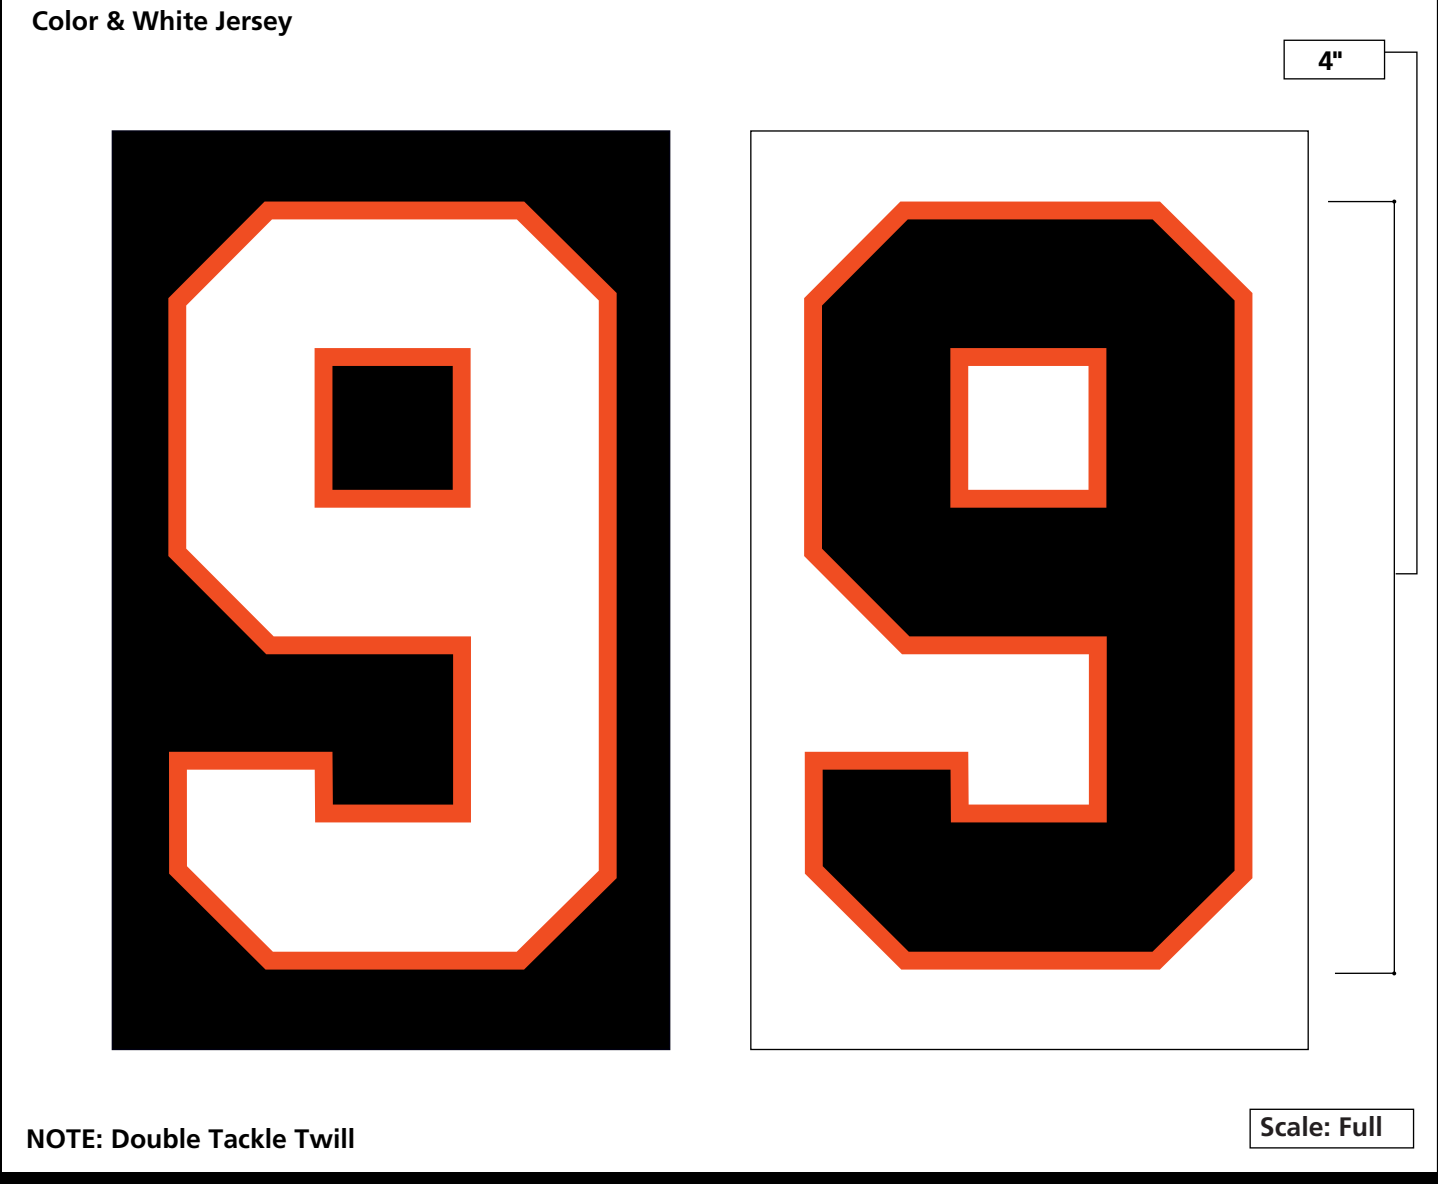

NOTE: Double Tackle Twill

Detail: BENGALS JERSEY - Chest/Back Numbers Sample

NOTE: Double Tackle Twill

BENGALS JERSEY - Numerals Artwork

NOTE: Double Tackle Twill

BENGALS JERSEY - Nameplate Artwork